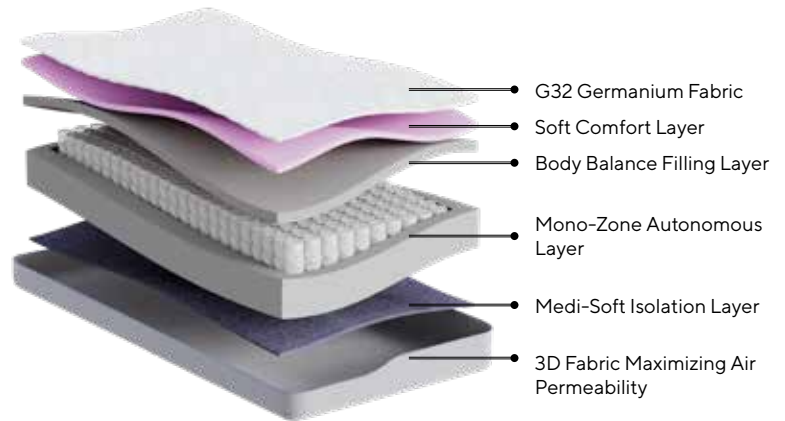

Triple Support Layers

90x200x22cm • 100x200x22cm • 120x200x22cm

G32
GERMANIUM

Breathing with its special fabric, Trend Mattress helps maintain the balance of heat and moisture. Due to the antibacterial and antiallergic nature of the G32 Germanium organic fabric used in Trend Mattress, it offers a fresh and healthy sleep experience for many years. In order to keep your child away from stress, the negative ion fabric, which provides support all night long, helps to relax while neutralizing the fatigue and stress accumulated throughout the day, and also creates a supporting factor for the self-renewal reaction of the child's body with its anti-aging feature.